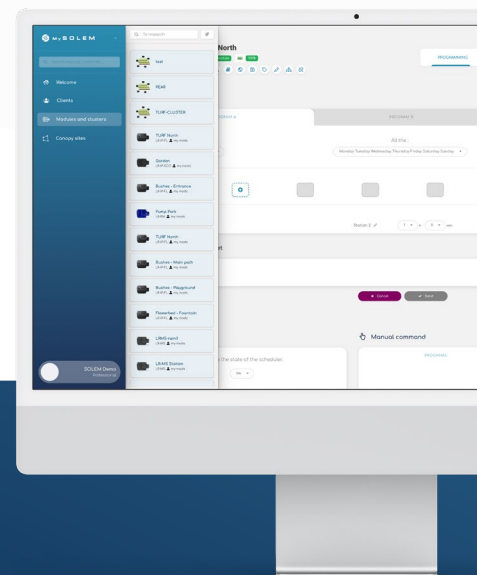

Simple & Complete

Manual control, duration, starts and watering cycle, rain delay.

Connected to the weather

Automatically reduce or increase watering time according to weather forecasts.

Easy To Program

Using screen and button, the programming is intuitive. Furthermore, the controller can be programmed remotely using the MySOLEM app or platform.

Control your water consumption

The water meters equipped with a pulse contactor installed on the VILLA allows to indicate the volume of water (daily, weekly, monthly or yearly), to identify an abnormal flow and detect possible leaks.

Easy Installation & Maintenance

No need for a screwdriver to wire the VILLA.

Protection Case

Its customizable shell protects against rain and sunrays.

MAKE IT SIMPLE

Program your irrigation easily with MySOLEM app.
Free & optimized for most devices.

Irrigation professionals can access up-to-date features on our free internet management platform at [MySOLEM.com](https://www.mysolem.com).